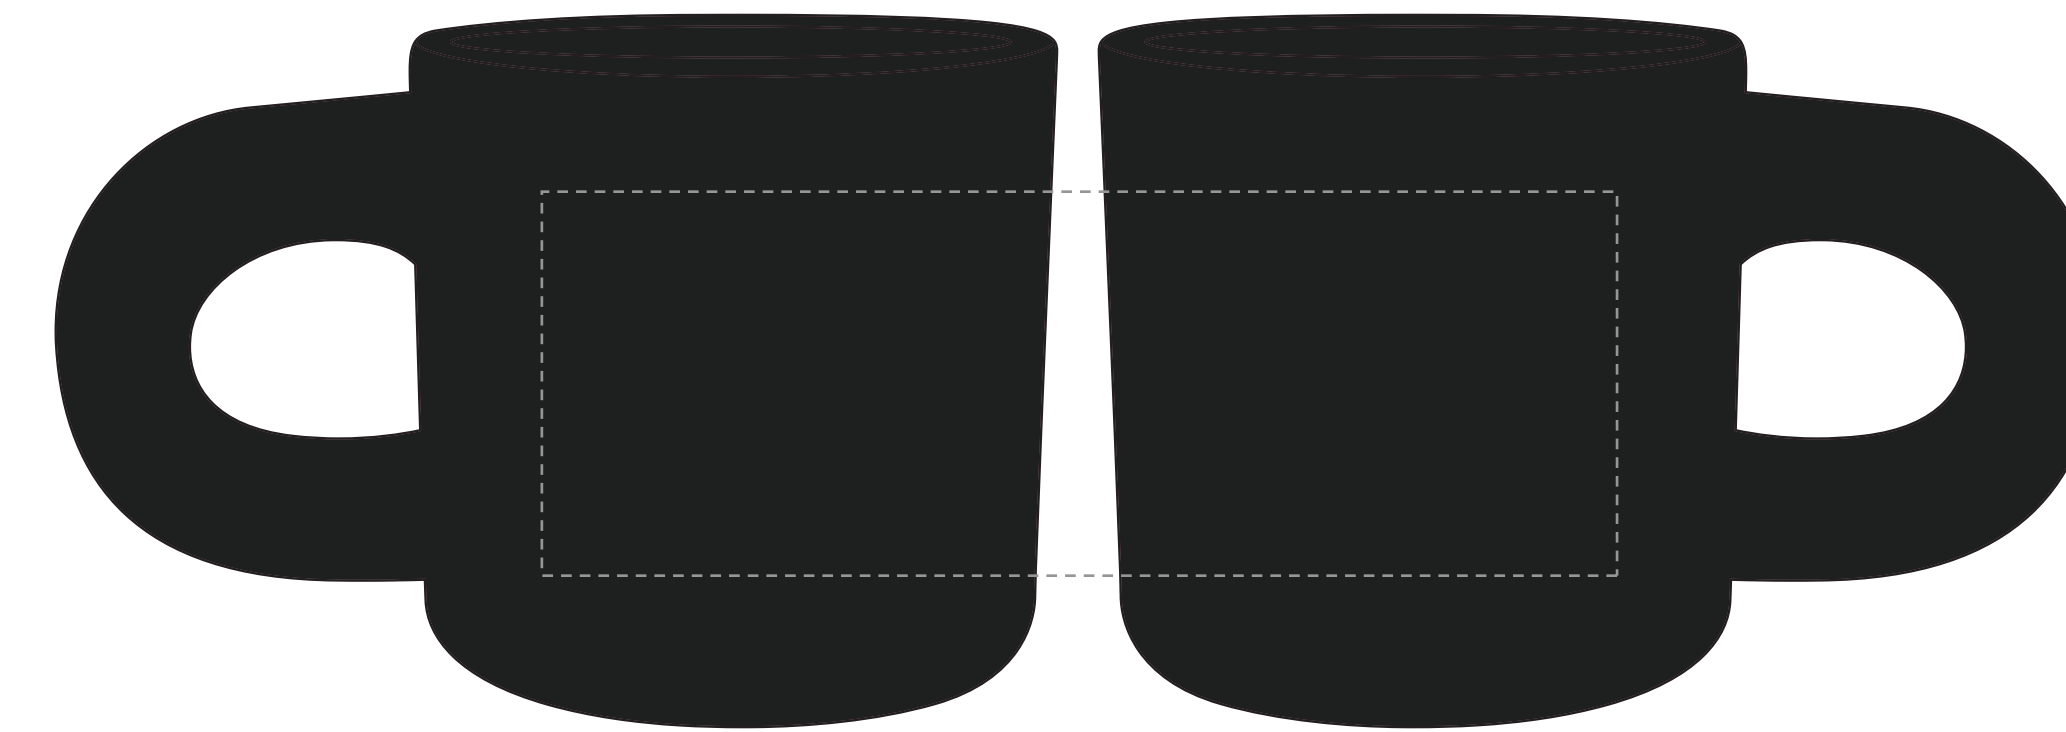

ONE COLOR IMPRINT ONLY

Side 2

Side 1

ONE COLOR IMPRINT ONLY

Side 2

F.P.O.

Side 1

ONE COLOR IMPRINT ONLY

Side 2

Side 1

Dashed Line For Imprint Area Only. Will Not Print.

|      |                |                                   |           |
|------|----------------|-----------------------------------|-----------|
| 1"   | Artist/Date:   | Item #: 8197                      | Proofing: |
| 0.5" | Order #:       | Imprint Size: 3 1/2" W x 2 1/2" H |           |
| 0"   | Ship Date:     | Imprint Type: Standard Ceramic    |           |
|      | Imprint Color: |                                   |           |
|      | Item Color:    |                                   |           |

COMPOSITE  
NOT ACTUAL SIZE

ONE COLOR IMPRINT ONLY

WRAPAROUND

ONE COLOR IMPRINT ONLY

F.P.O.

ONE COLOR IMPRINT ONLY

COMPOSITE  
NOT ACTUAL SIZE

Dashed Line For Imprint Area Only. Will Not Print.

|      |                 |                                 |           |
|------|-----------------|---------------------------------|-----------|
| 1"   | Artist/Date :   | Item # : 8197                   | Proofing: |
| 0.5" | Order # :       | Wraparound                      |           |
| 0"   | Ship Date :     | Imprint Size : 7" W x 2 1/2" H  |           |
|      | Imprint Color : | Imprint Type : Standard Ceramic |           |
|      | Item Color :    |                                 |           |