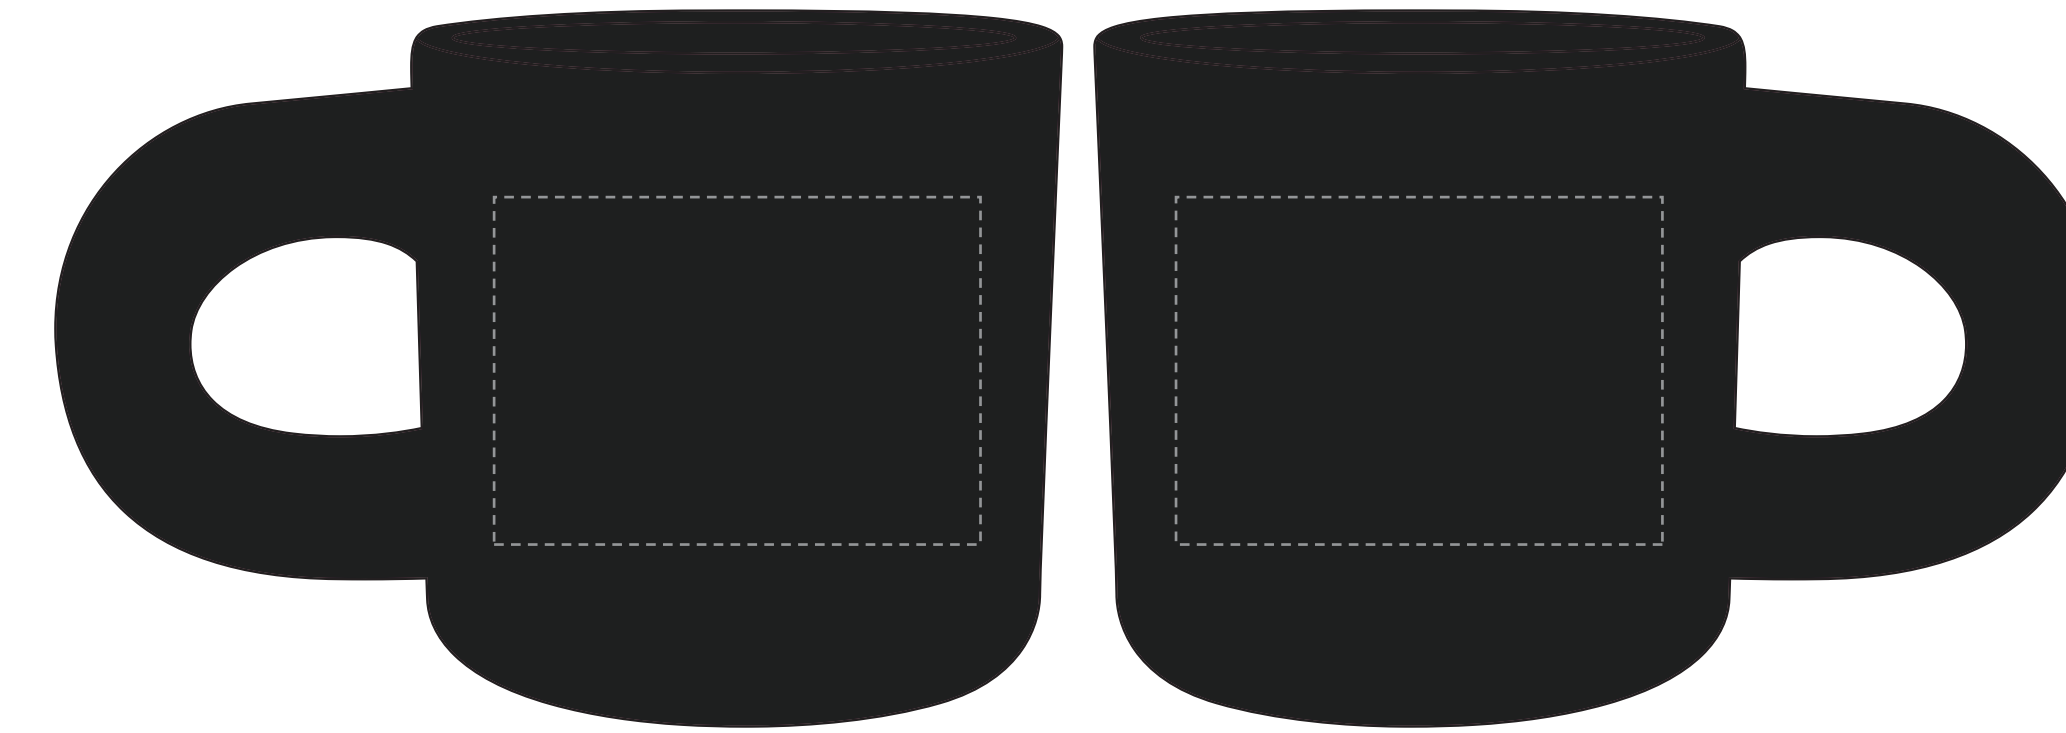

ONE COLOR IMPRINT ONLY

Side 2

Side 1

ONE COLOR IMPRINT ONLY

Side 2

F.P.O.

Side 1

ONE COLOR IMPRINT ONLY

Side 2

Side 1

Dashed Line For Imprint Area Only. Will Not Print.

|      |                |                                   |           |
|------|----------------|-----------------------------------|-----------|
| 1"   | Artist/Date:   | Item #: 8197                      | Proofing: |
| 0.5" | Order #:       | Imprint Size: 3 1/2" W x 2 1/2" H |           |
| 0"   | Ship Date:     | Imprint Type: Standard Ceramic    |           |
|      | Imprint Color: |                                   |           |
|      | Item Color:    |                                   |           |

COMPOSITE  
NOT ACTUAL SIZE

ONE COLOR IMPRINT ONLY

WRAPAROUND

ONE COLOR IMPRINT ONLY

F.P.O.

ONE COLOR IMPRINT ONLY

COMPOSITE  
NOT ACTUAL SIZE

Dashed Line For Imprint Area Only. Will Not Print.

|      |                 |                                 |           |
|------|-----------------|---------------------------------|-----------|
| 1"   | Artist/Date :   | Item # : 8197                   | Proofing: |
| 0.5" | Order # :       | Wraparound                      |           |
| 0"   | Ship Date :     | Imprint Size : 7" W x 2 1/2" H  |           |
|      | Imprint Color : | Imprint Type : Standard Ceramic |           |
|      | Item Color :    |                                 |           |